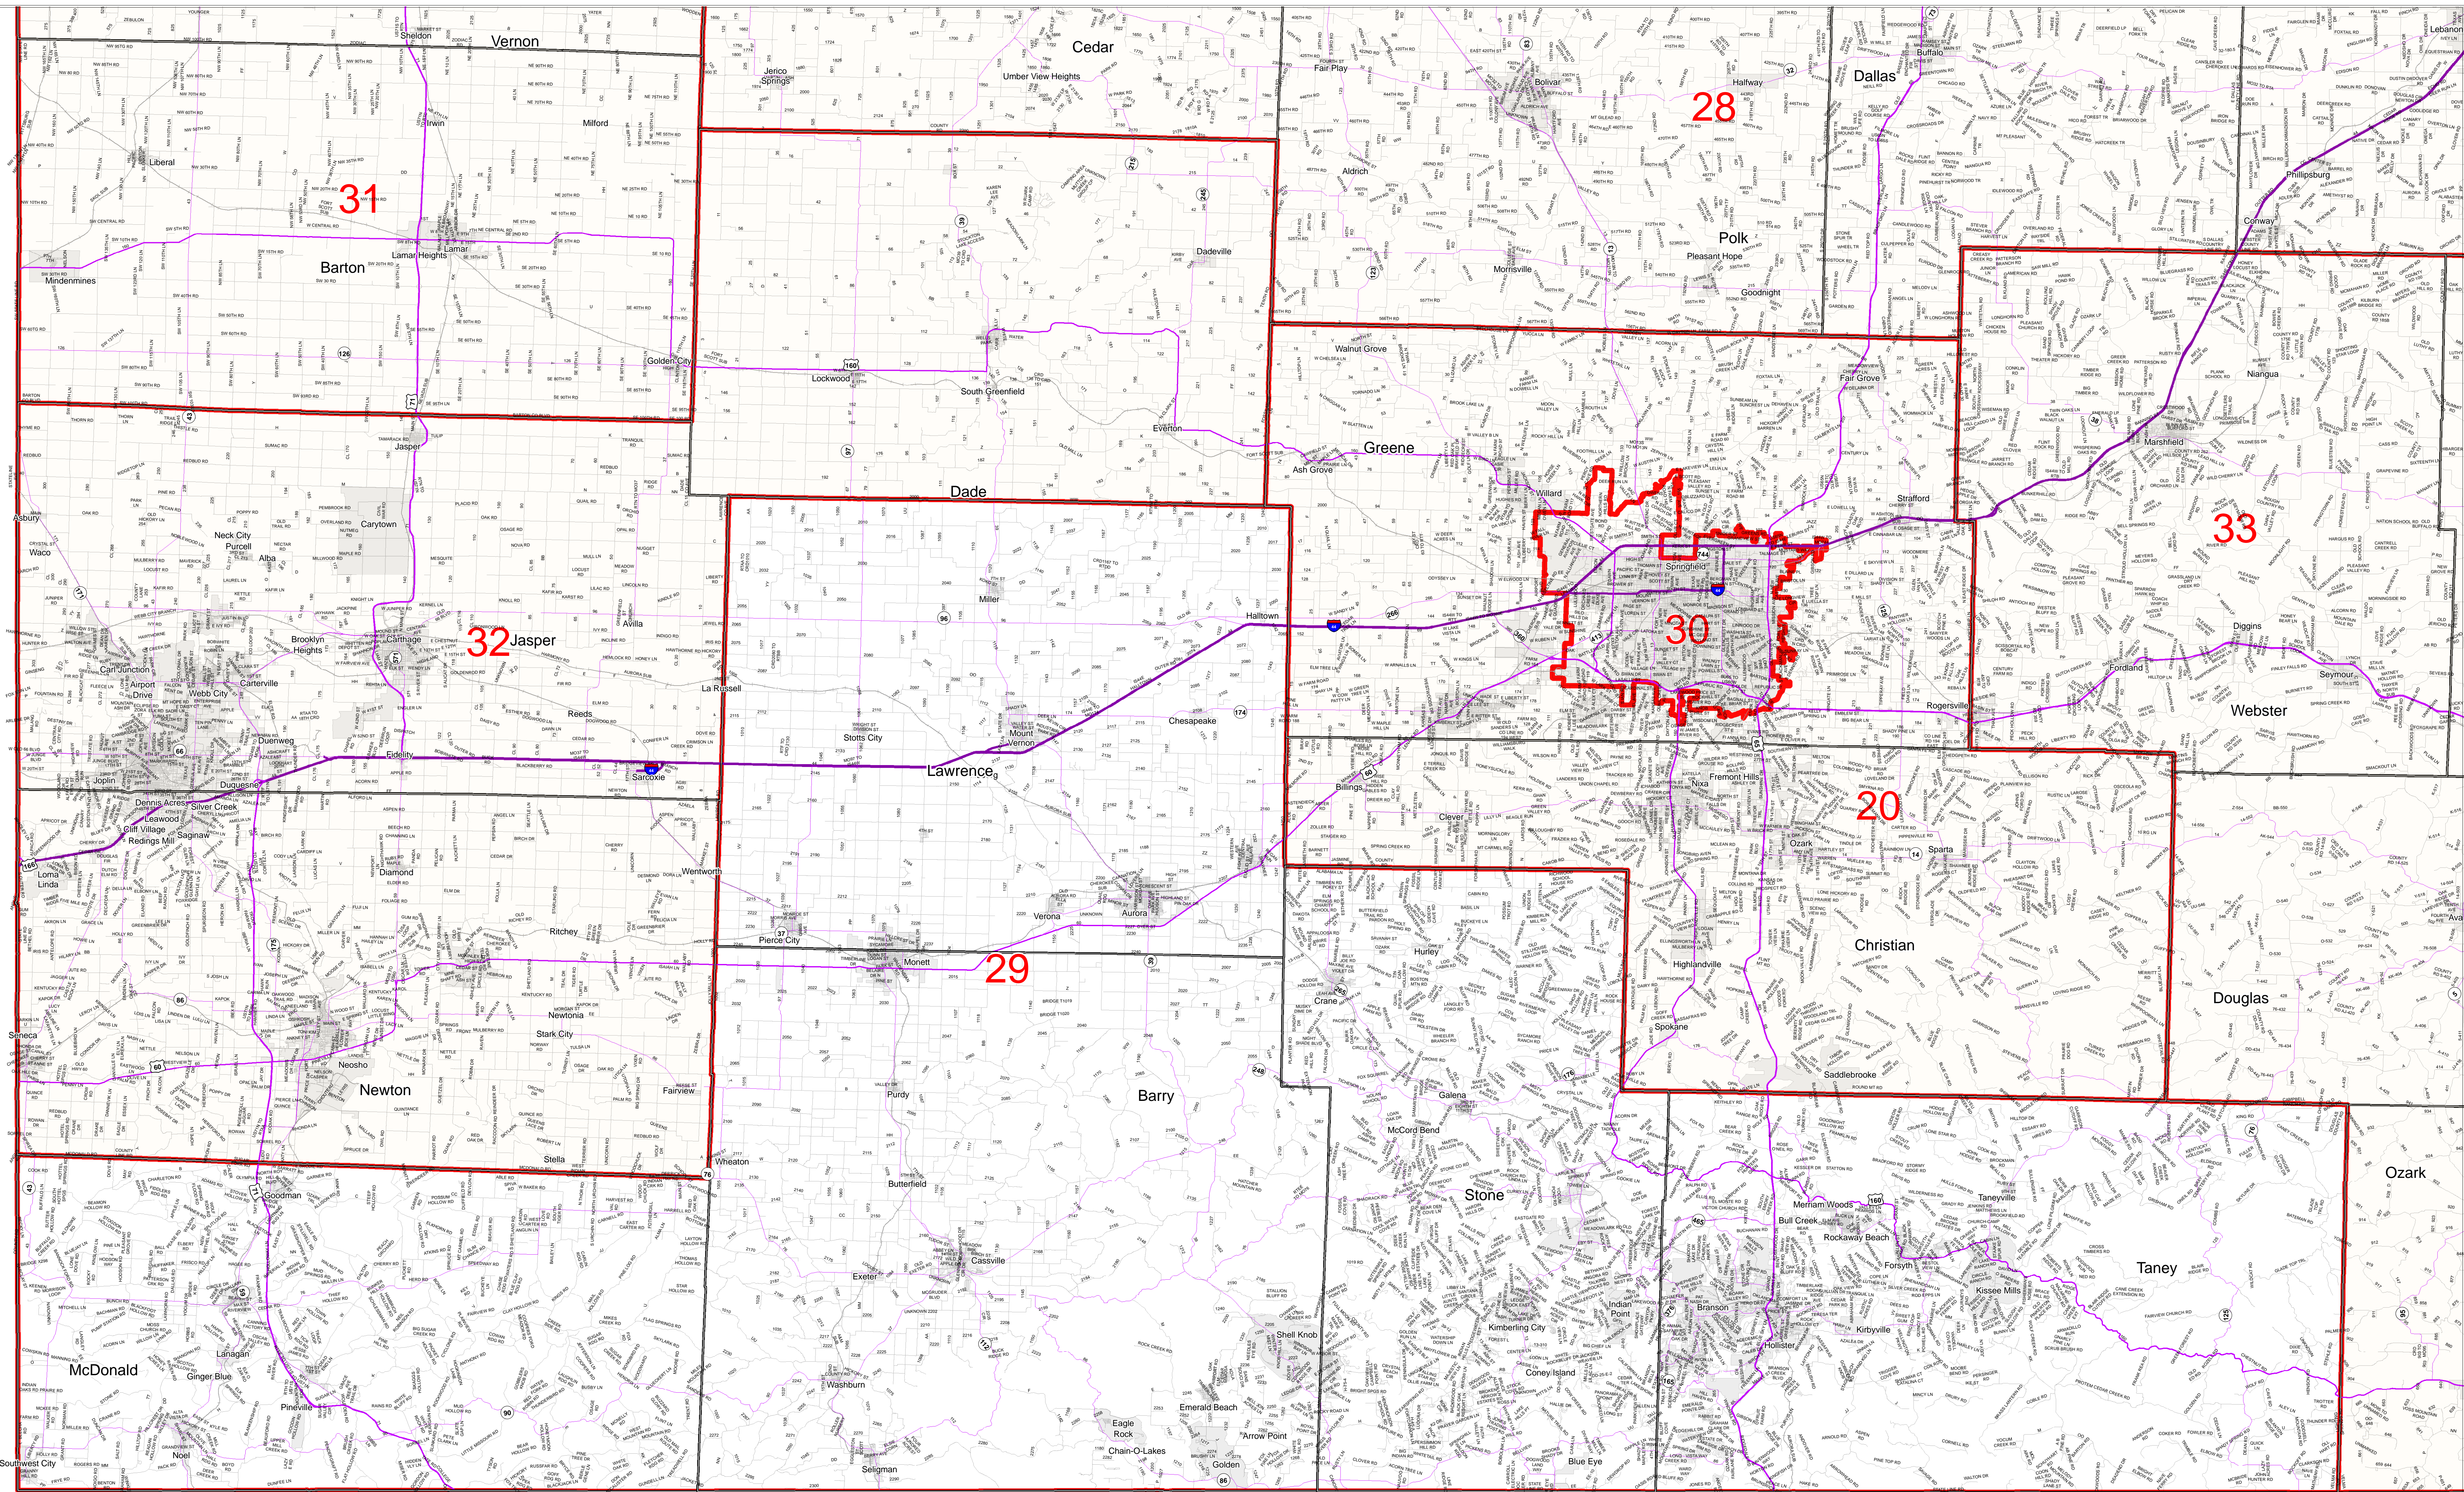

Missouri State Senate District Number 29

2012 Senate Apportionment Commission – Final Plan

- Districts
- Counties
- Interstates
- U.S. Highways
- MO Highways
- Streets
- Incorporated Places*
- Area Outside of Featured District

*Includes census designated places (CDPs).